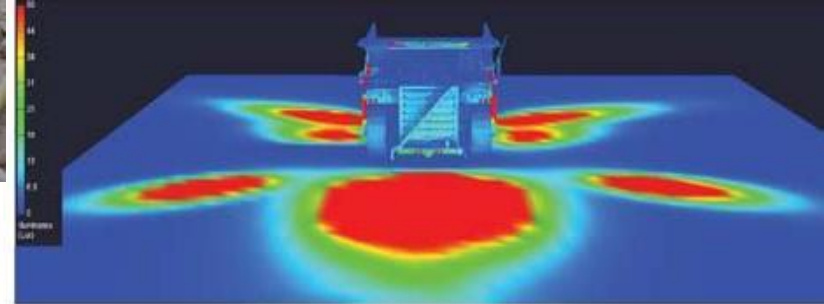

Merlin Equipment Pte Ltd
40 Tech Park Crescent, Singapore 638097
Tel: +65 6863 1753 Fax: +65 6863 1757
Email: sales@merlinequip.com