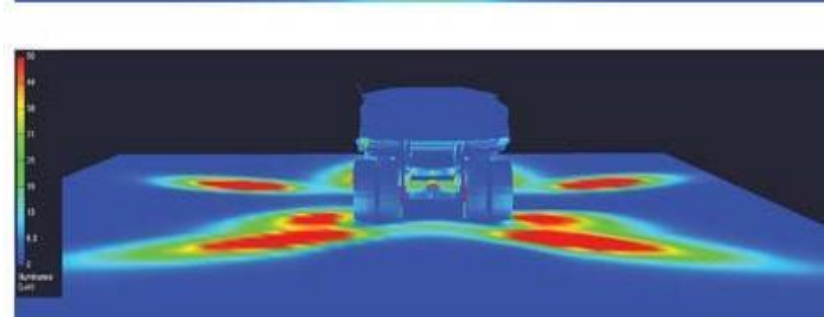

Merlin Equipment Pte Ltd
40 Tech Park Crescent, Singapore 638097
Tel: +65 6863 1753 Fax: +65 6863 1757
Email: sales@merlinequip.com