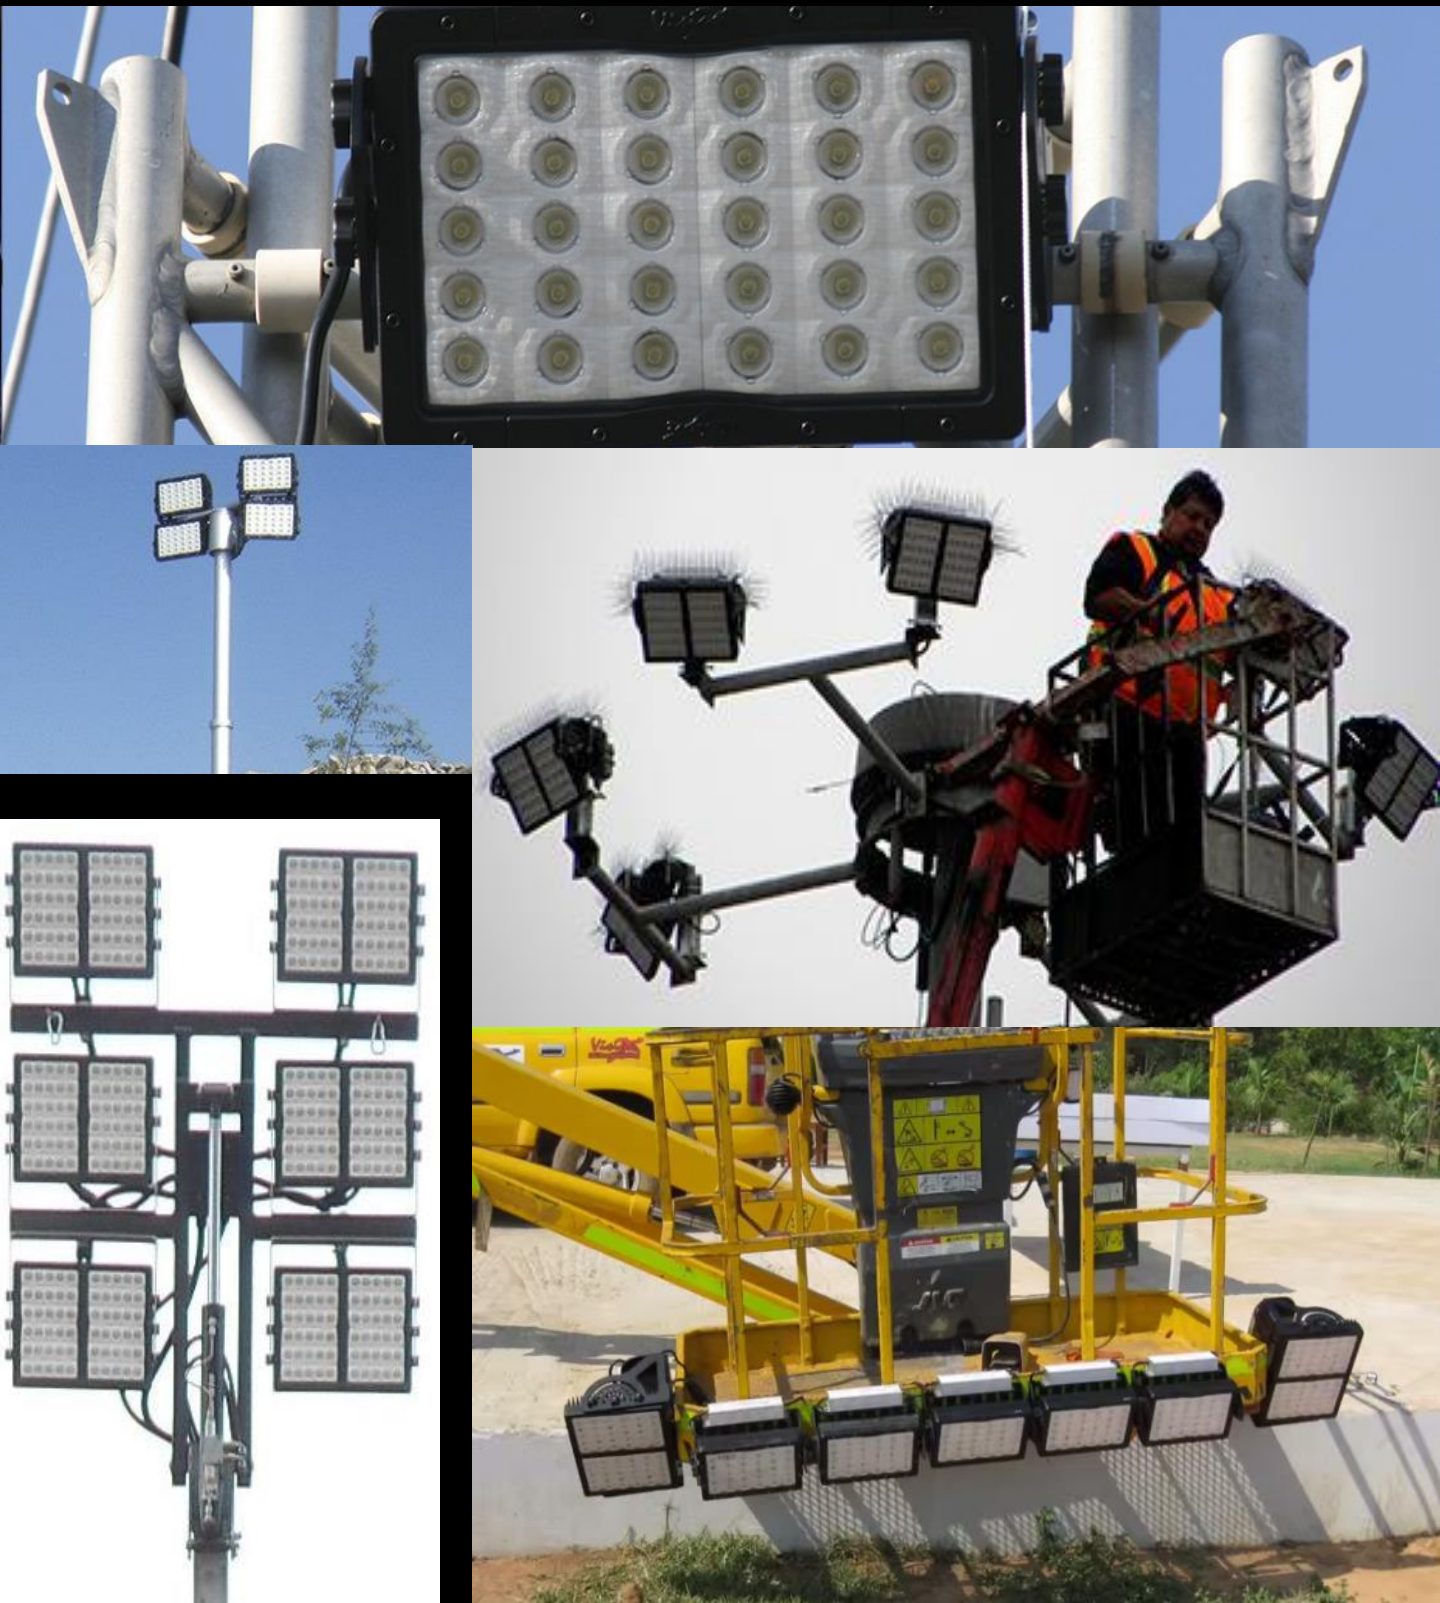

Merlin Equipment Pte Ltd
40 Tech Park Crescent, Singapore 638097
Tel: +65 6863 1753 Fax: +65 6863 1757
Email: sales@merlinequip.com