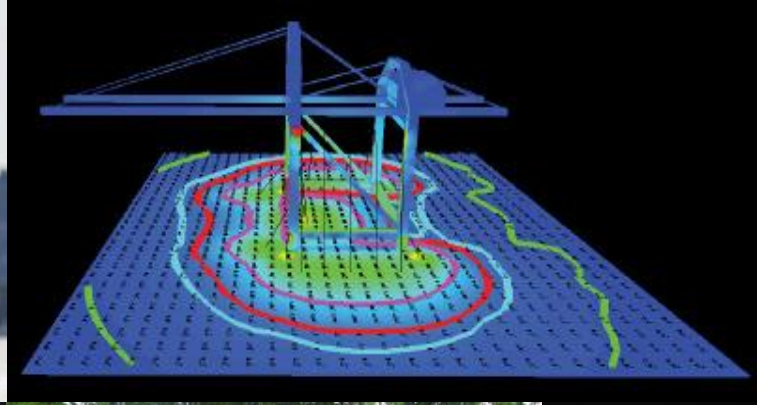

Merlin Equipment Pte Ltd
40 Tech Park Crescent, Singapore 638097
Tel: +65 6863 1753 Fax: +65 6863 1757
Email: sales@merlinequip.com